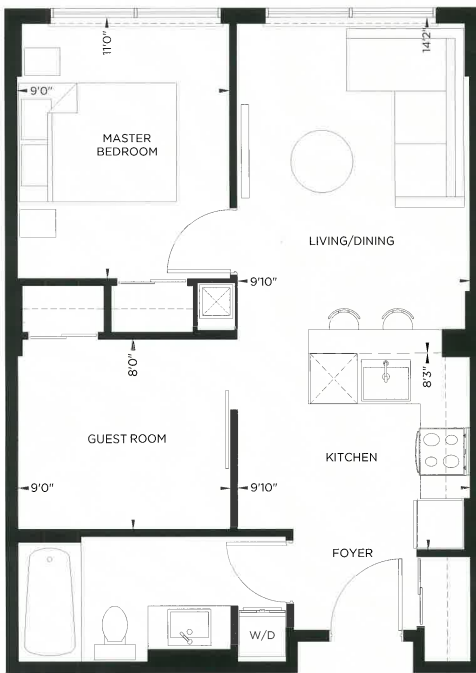

Nord West - Vaughan One Plus Den

Asking Price: $466,900

Occupancy September 2019

ABBEY ONE BEDROOM DEN
SUITE 550 SQ.FT.

Award-Winning Interiors