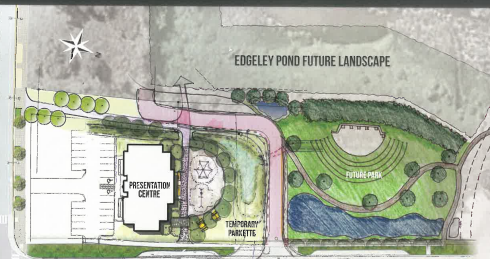

MASTER PLAN

Anita Wu Salesperson, Living Realty Inc.

Direct: (647) 456 6119